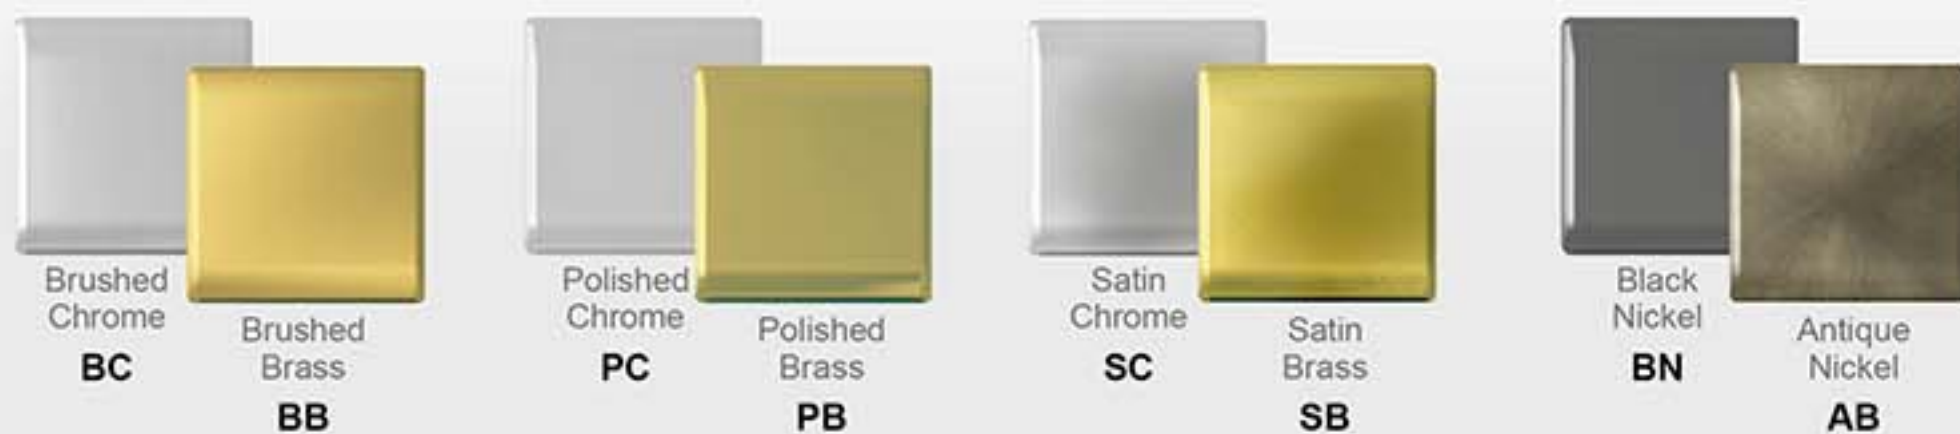

NOBLE SCREWELESS RANGE

How to order

Noble Range

>> 10AMP PLATE SWITCHES

Picture	No.	Description	Carton	Volume(cbm)
	N301AB	1 gang 1 way plate switch	100pcs	0.034
	N302AB	1 gang 2 way plate switch	100pcs	0.034
	N303AB	2 gang 1 way plate switch	100pcs	0.034
	N304AB	2 gang 2 way plate switch	100pcs	0.034
	N305AB	3 gang 1 way plate switch	100pcs	0.034
	N306AB	3 gang 2 way plate switch	100pcs	0.034
	N307AB	4 gang 1 way plate switch	50pcs	0.029
	N308AB	4 gang 2 way plate switch	50pcs	0.029
	N309AB	6 gang 1 way plate switch	50pcs	0.029
	N310AB	6 gang 2 way plate switch	50pcs	0.029

N303AB

N307AB

- Conform to BS EN 60 669-1
- Material: Stainless Steel
- Dimension: 86.5×86.5 mm (1 gang)
86.5×146.5 mm (2 gang)

>> BELL SWITCH

Picture	No.	Description	Carton	Volume(cbm)
	N317AB	10A bell switch(bell)	100pcs	0.034