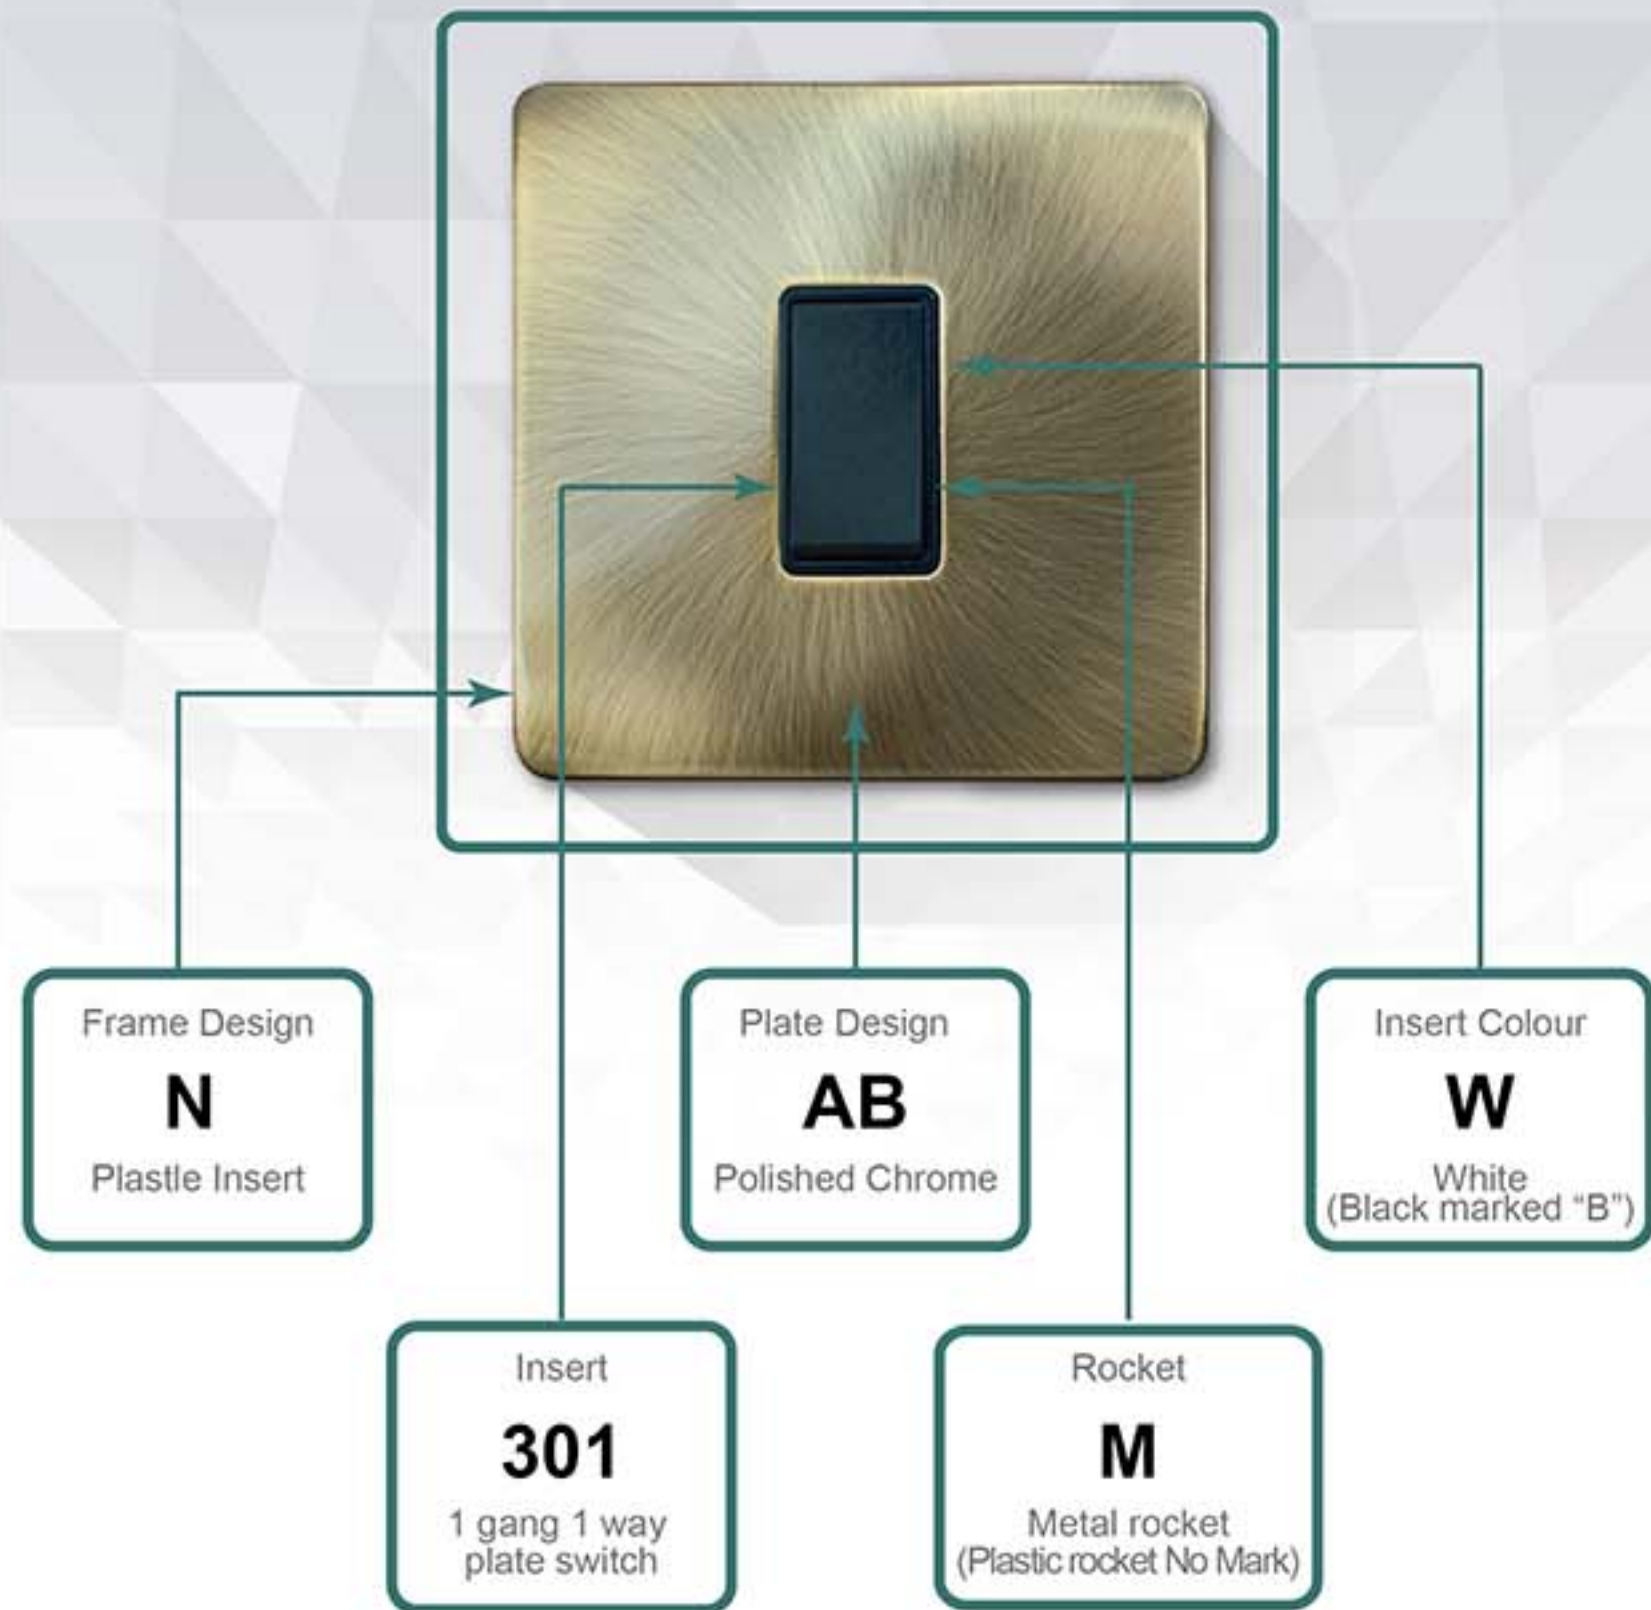

NOBLE SCREWELESS RANGE

How to order

Noble Range

>> 10AMP PLATE SWITCHES

Picture	No.	Description	Carton	Volume(cbm)
	N301AB	1 gang 1 way plate switch	100pcs	0.034
	N302AB	1 gang 2 way plate switch	100pcs	0.034
	N303AB	2 gang 1 way plate switch	100pcs	0.034
	N304AB	2 gang 2 way plate switch	100pcs	0.034
	N305AB	3 gang 1 way plate switch	100pcs	0.034
	N306AB	3 gang 2 way plate switch	100pcs	0.034
	N307AB	4 gang 1 way plate switch	50pcs	0.029
	N308AB	4 gang 2 way plate switch	50pcs	0.029
	N309AB	6 gang 1 way plate switch	50pcs	0.029
	N310AB	6 gang 2 way plate switch	50pcs	0.029

N303AB

N307AB

- Conform to BS EN 60 669-1
- Material: Stainless Steel
- Dimension: 86.5×86.5 mm (1 gang)
86.5×146.5 mm (2 gang)

>> BELL SWITCH

Picture	No.	Description	Carton	Volume(cbm)
	N317AB	10A bell switch(bell)	100pcs	0.034

N317AB

>> 20 AMP & 45 AMP SWITCHES

Picture	No.	Description	Carton	Volume(cbm)
	N324AB	20A 1 gang double pole switch+neon	100pcs	0.034
	N327AB	45A 1 gang double pole switch+neon, single plate	100pcs	0.034
	N329AB	45A 1 gang double pole switch+neon, double plate	50pcs	0.029
	N331AB	45A switch+neon+13A switched socket+neon	50pcs	0.029