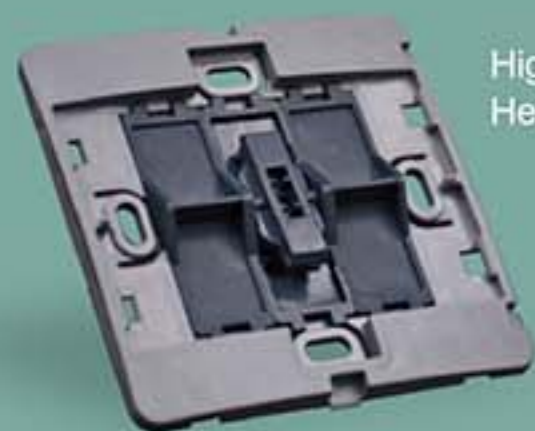

Plastic & Metal Plates Are Available

High Quality PC Plate,
Heat Resistant