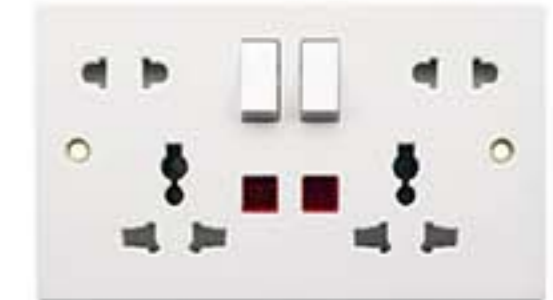

>> MULTI FUNCTION SOCKETS

Picture	No.	Description	Carton	Volume(cbm)
	W407U	13A 1 gang multi-function switched socket, single pole+neon	100pcs	0.034
	W408U	13A 2 gang multi-function switched socket, single pole+neons	50pcs	0.029
	W407DU	1 gang 5 pin multi-function socket, single pole+neon	100pcs	0.034
	W408DU	2 gang 5 pin multi-function socket, single pole+neons	50pcs	0.029