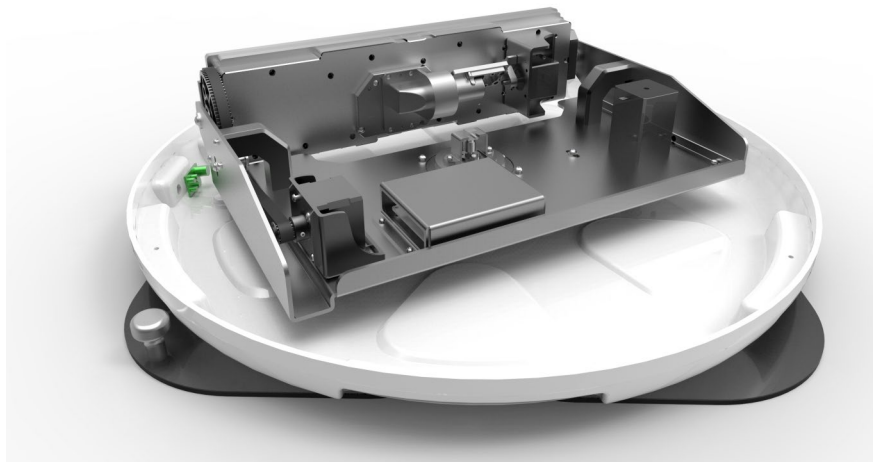

China Starwin CC25 & CL25

Mobile Satellite TV Antenna

General Description of mobile satellite TV antenna CC/CL25

China Starwin CC25/CL25 Mobile Satellite TV antenna is the creative mobile entertainment solution that provides live satellite TV to cars, buses, trains and other vehicles, while in motion.

This car satellite TV antenna combines advanced navigation attitude system and servo control system perfectly, making the antenna fast and accurately track to the satellite, and keeping the good stability when watching television programs in the vehicle that is running on the highway.

China Starwin Science&Technology Co., Ltd.

Tel:+8629-88664381, E-mail:sales@starwincom.com, <http://www.starwincom.com>

Copyright©2019 Starwin

Features of mobile satellite TV antenna CC/CL25

- Phased array antenna technology
- Automatic tracking system with built-in motor and GPS
- Stabilized platform with precision tracking
- Anti-power surge and lightning protection design
- Very low profile H139/156mm

Technical Specification:

Item	CC25	CL25
Working Frequency	11.7-12.2 GHz	10.7-12.75 GHz
Gain	28.5 dBi	
Antenna Type	Horn Array Antenna	
Min. EIRP	52 dBW	
Polarization	LHCP & RHCP	VLP & HLP
Stabilization Mode	2-Axis	
Azimuth	Unlimited	
Elevation	15-80°	0-90°
Acquisition Time	≤30S	
Tracking Rate	100°/S	
Power Supply	+10-26 VDC	
Power Consumption	<20W	<20W
Working Temperature	-25°C - 65°C	
Humidity	0 - 98%	
Waterproof Level	IP66	
Size	D:23.3", H:5.47" D:592mm, H:139mm	D:23.3", H:6.14" D:592mm, H:156mm
Weight	Net weight 9.8kg Gross weight 13kg	