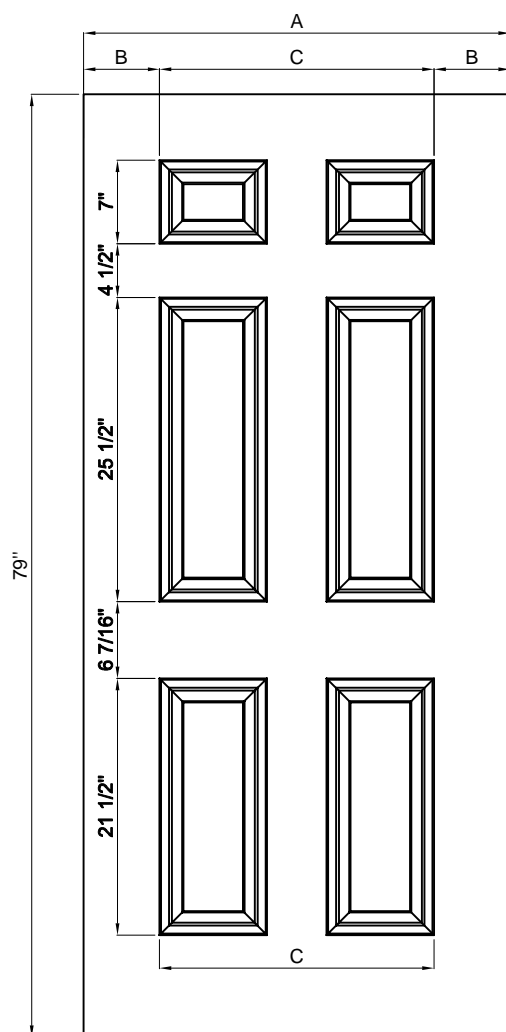

FANGDA DOOR

## Steel Door Features

### 6'8" FDS-01

Size	A	B	C
2/6	29-3/4"	3.375"	21.19"
2/8	31-3/4"	4.375"	23"
2/10	33-3/4"	5.375"	23"
3/0	35-3/4"	6.375"	23"