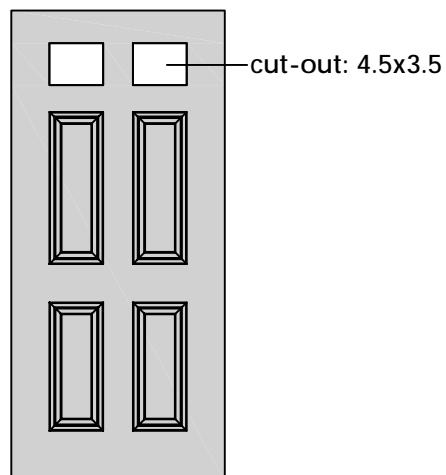

FANGDA DOOR

## Steel Door Features

### 6'8" FDS-01

Size	A	B	C
2/6	29-3/4"	3.375"	21.19"
2/8	31-3/4"	4.375"	23"
2/10	33-3/4"	5.375"	23"
3/0	35-3/4"	6.375"	23"