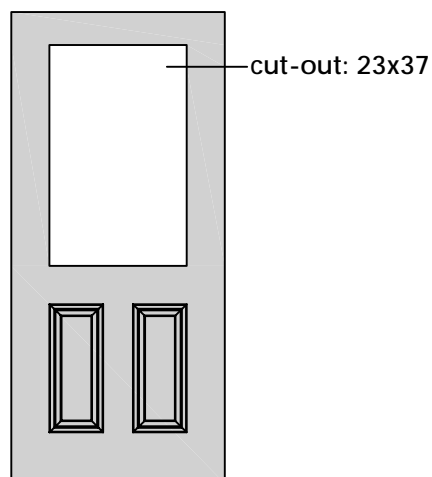

FANGDA DOOR

## Steel Door Features

### 6'8" FDS-01

Size	A	B	C
2/6	29-3/4"	3.375"	21.19"
2/8	31-3/4"	4.375"	23"
2/10	33-3/4"	5.375"	23"
3/0	35-3/4"	6.375"	23"