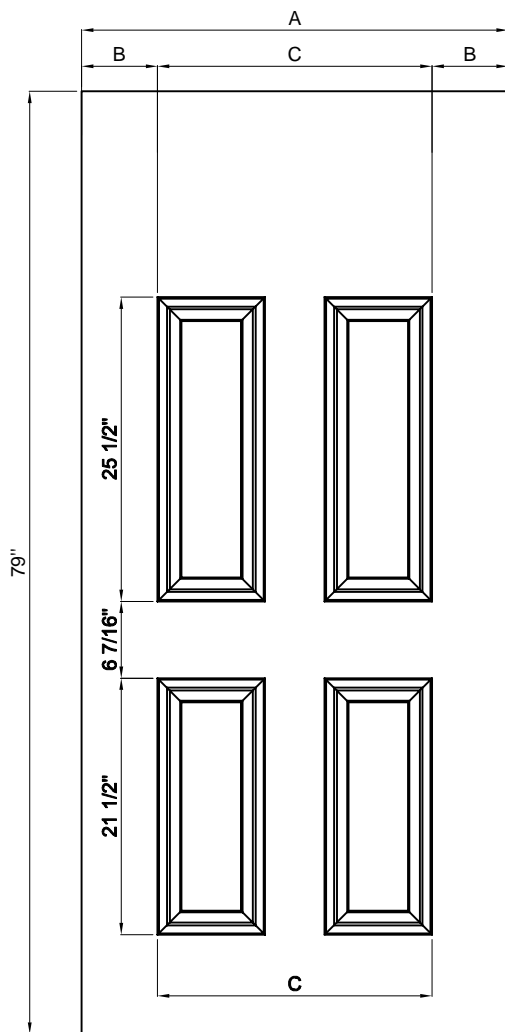

FANGDA DOOR

Steel Door Features

6'8" FDS-02

cut-out: 23x11SB

cut-out: 23x11CT

cut-out: 23x37RT

Size	A	B	C
2/6	29-3/4"	4.281"	21.19"
2/8	31-3/4"	4.375"	23"
2/10	33-3/4"	5.375"	23"
3/0	35-3/4"	6.375"	23"