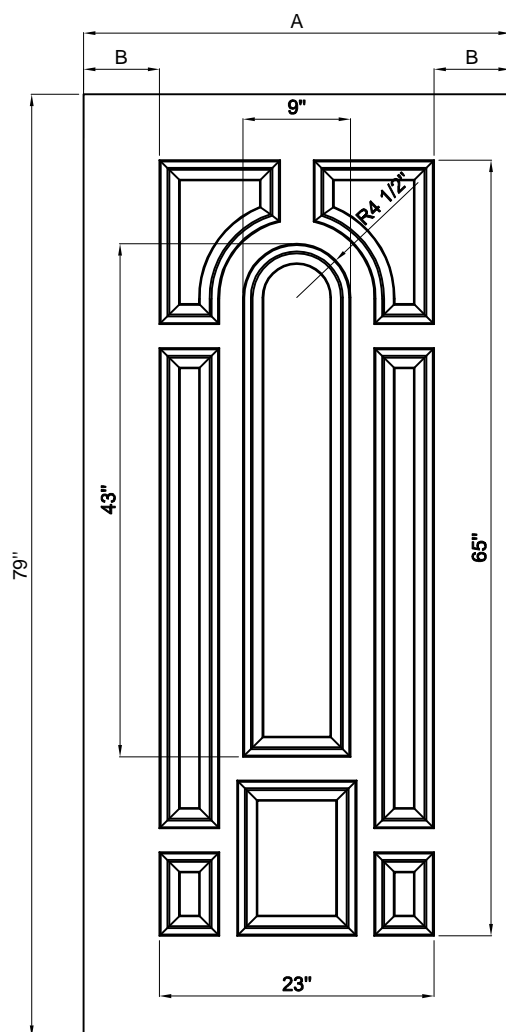

FANGDA DOOR

Steel Door Features

6'8" FDS-04

Size	A	B
2/8	31-3/4"	4.375"
2/10	33-3/4"	5.375"
3/0	35-3/4"	6.375"