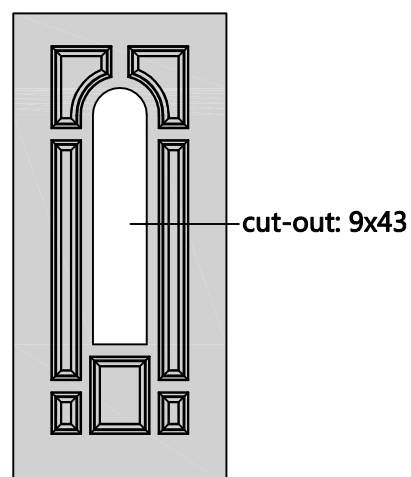

FANGDA DOOR

Steel Door Features

6'8" FDS-04

Size	A	B
2/8	31-3/4"	4.375"
2/10	33-3/4"	5.375"
3/0	35-3/4"	6.375"