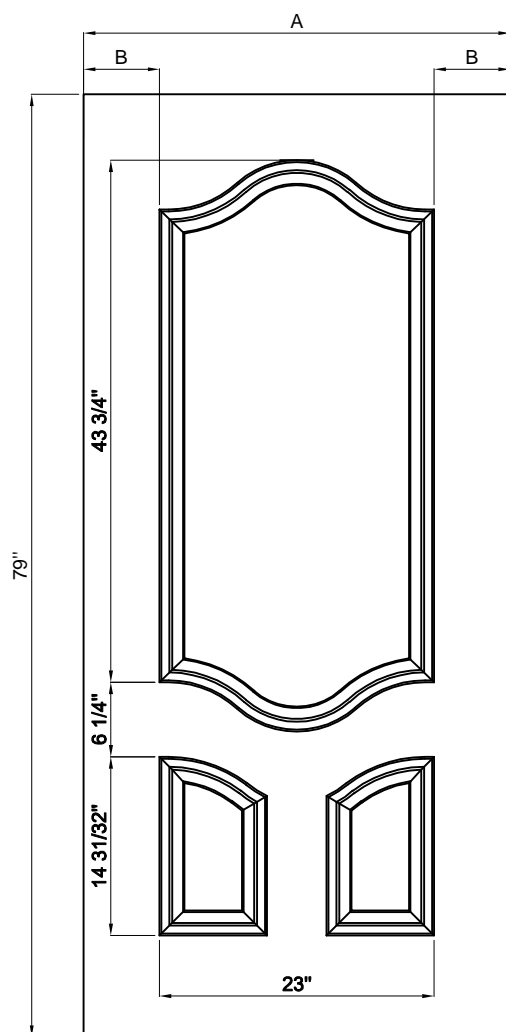

FANGDA DOOR

## Steel Door Features

6'8" FDS-05

cut-out: 16.7x41  
SM Oval

Size	A	B
2/8	31-3/4"	4.375"
2/10	33-3/4"	5.375"
3/0	35-3/4"	6.375"