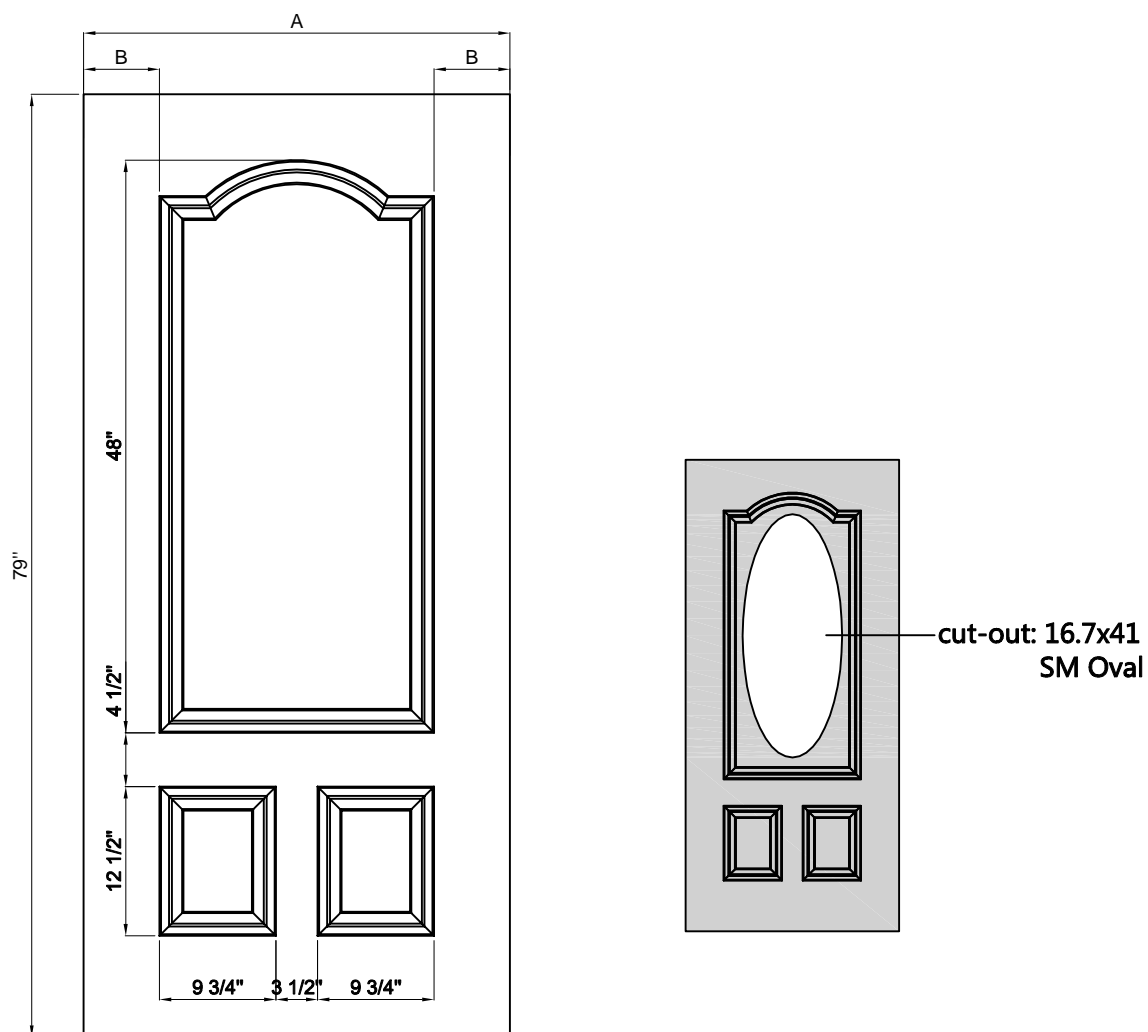

FANGDA DOOR

## Steel Door Features

6'8" FDS-08

Size	A	B
2/8	31-3/4"	4.375"
2/10	33-3/4"	5.375"
3/0	35-3/4"	6.375"