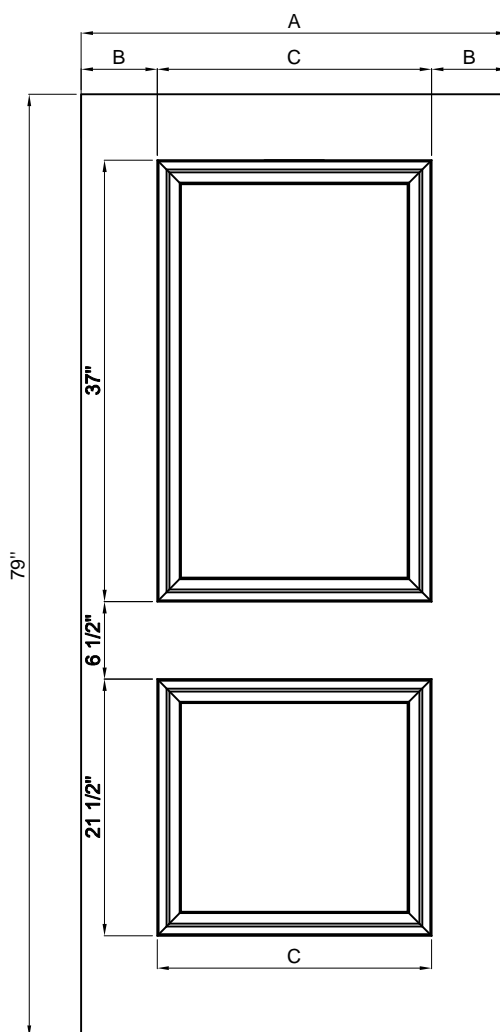

FANGDA DOOR

Steel Door Features

6'8" FDS-09

Size	A	B	C
2/6	29-3/4"	5.82"	18.11"
2/8	31-3/4"	4.375"	23"
2/10	33-3/4"	5.375"	23"
3/0	35-3/4"	6.375"	23"