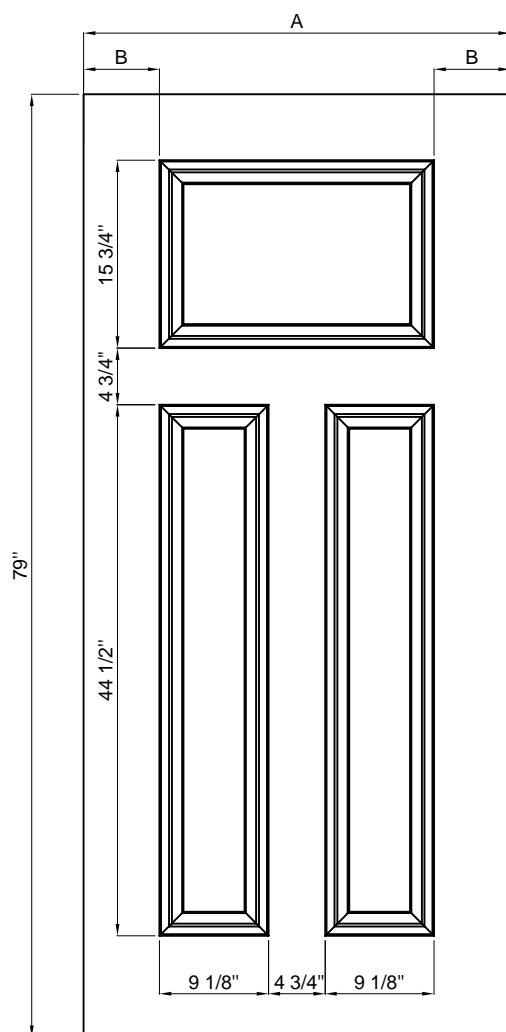

FANGDA DOOR

## Steel Door Features

### 6'8" FDS-10

cut-out: 23x16

Size	A	B
2/8	31-3/4"	4.375"
2/10	33-3/4"	5.375"
3/0	35-3/4"	6.375"