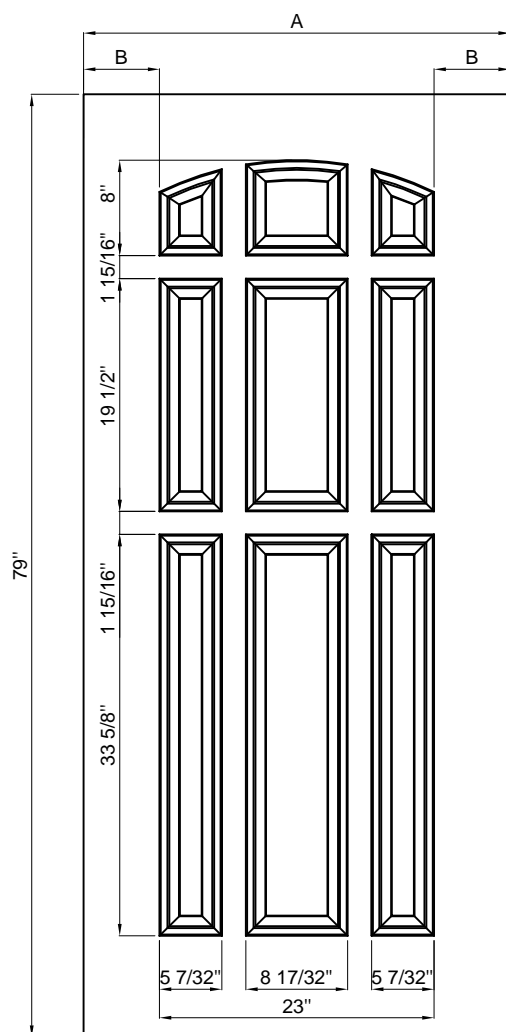

FANGDA DOOR

## Steel Door Features

### 6'8" FDS-11

Size	A	B
2/8	31-3/4"	4.375"
2/10	33-3/4"	5.375"
3/0	35-3/4"	6.375"