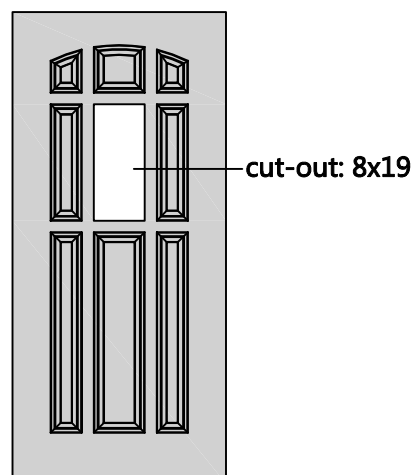

FANGDA DOOR

## Steel Door Features

### 6'8" FDS-11

Size	A	B
2/8	31-3/4"	4.375"
2/10	33-3/4"	5.375"
3/0	35-3/4"	6.375"