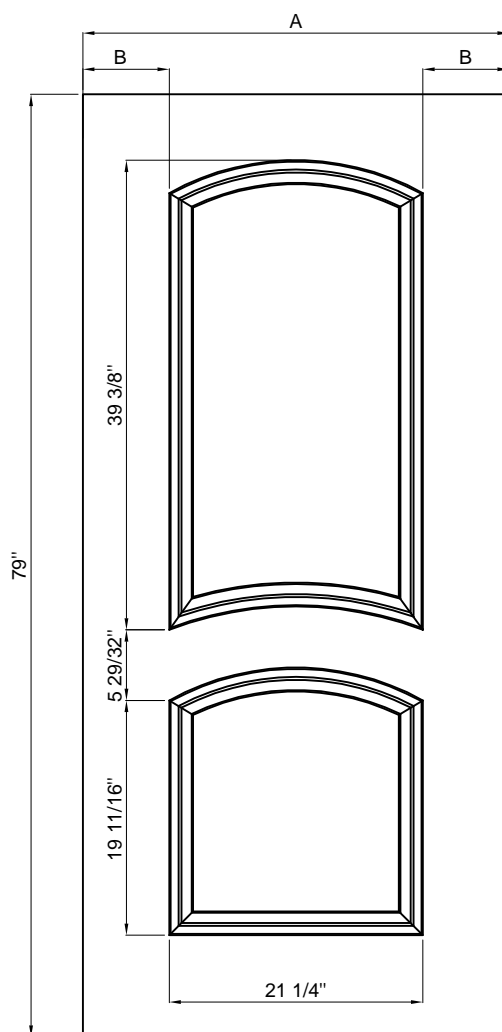

FANGDA DOOR

Steel Door Features

6'8" FDS-12

Size	A	B
2/8	31-3/4"	5.245"
2/10	33-3/4"	6.245"
3/0	35-3/4"	7.245"