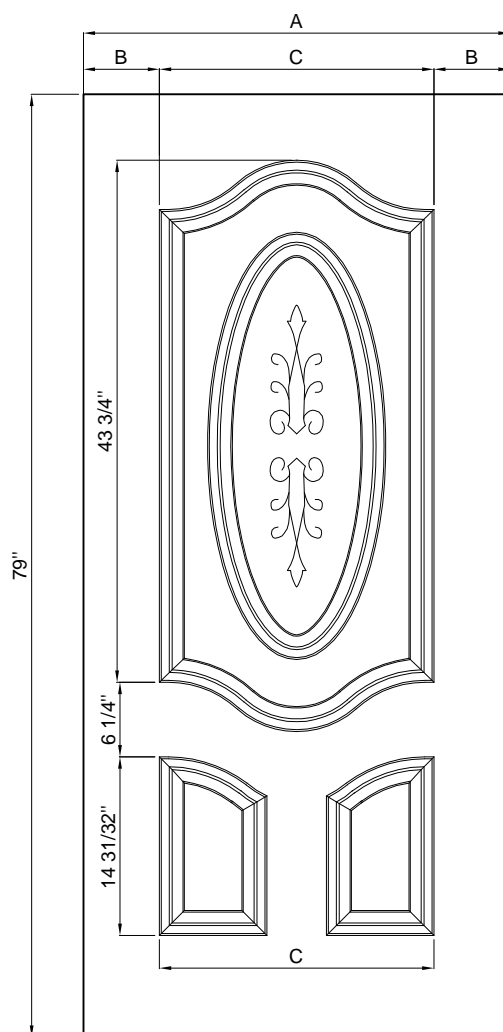

FANGDA DOOR

Steel Door Features

6'8" FDS-14

Size	A	B	C
2/6	29-3/4"	4.638"	20.47"
2/8	31-3/4"	4.375"	23"
2/10	33-3/4"	5.375"	23"
3/0	35-3/4"	6.375"	23"