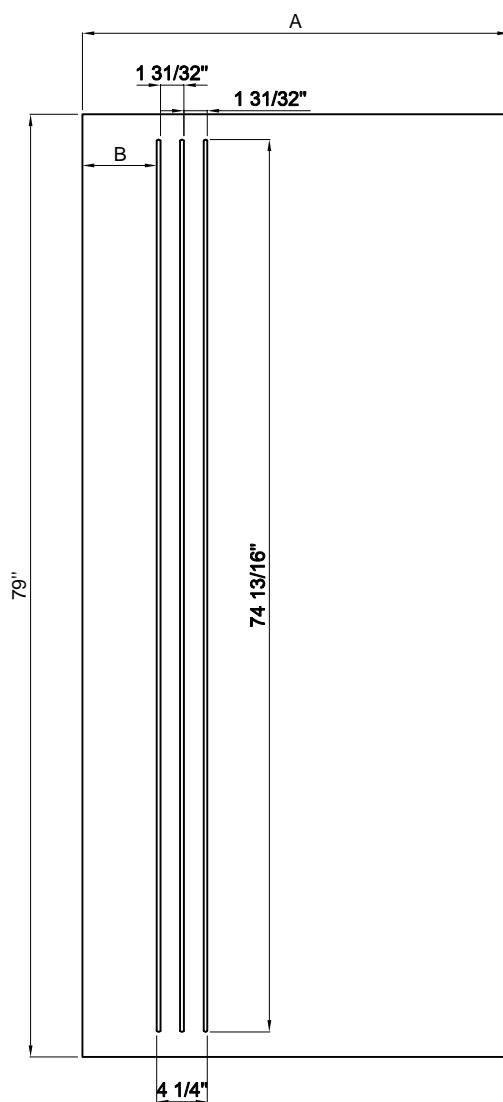

## Steel Door Features

### 6'8" FDS-20

Size	A	B
2/8	31-3/4"	5.906"
2/10	33-3/4"	5.906"
3/0	35-3/4"	5.906"