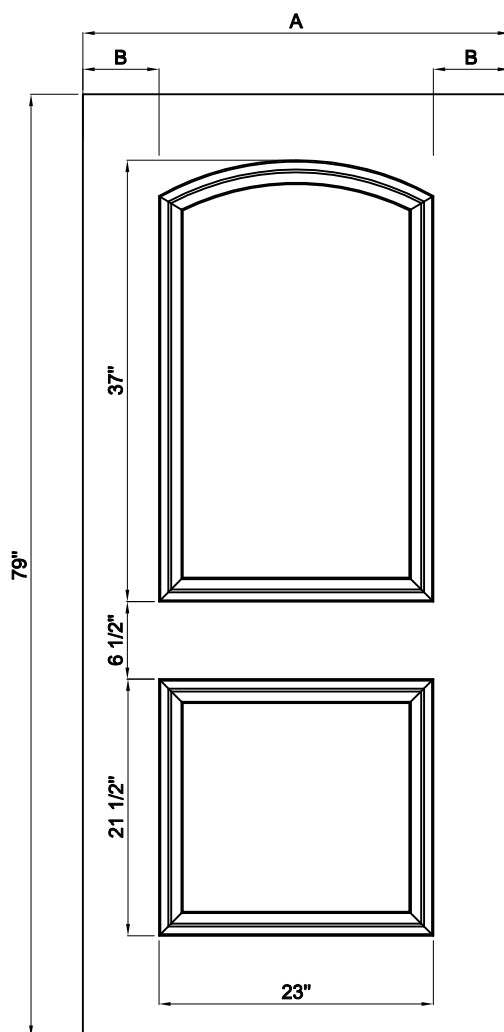

FANGDA DOOR

## Steel Door Features

### 6'8" FDS-23

Size	A	B
2/8	31-3/4"	4.375"
2/10	33-3/4"	5.375"
3/0	35-3/4"	6.375"