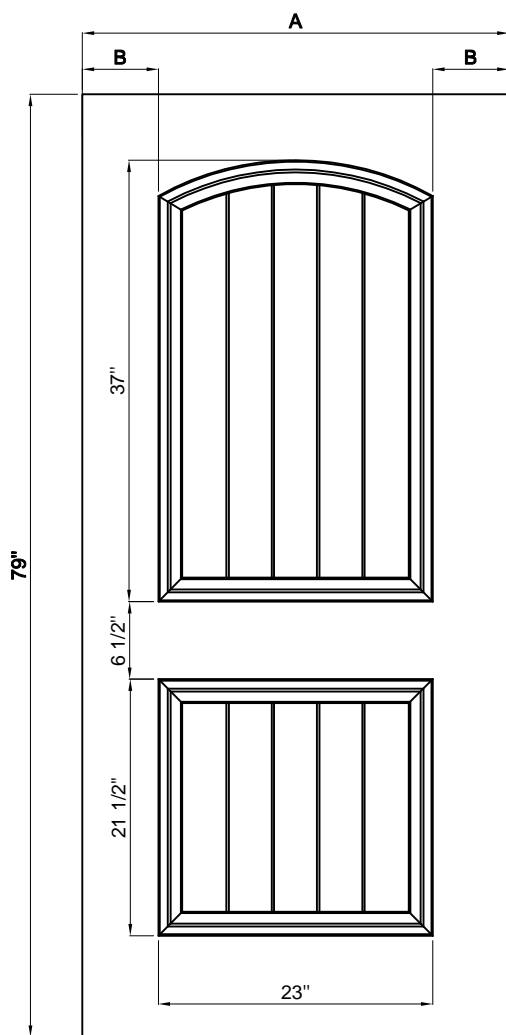

FANGDA DOOR

Steel Door Features

6'8" FDS-24

Size	A	B
2/8	31-3/4"	4.375"
2/10	33-3/4"	5.375"
3/0	35-3/4"	6.375"