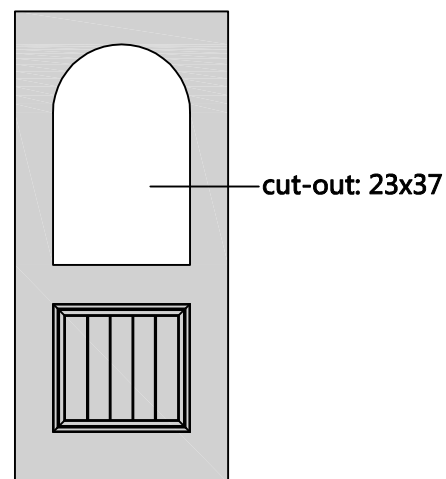

FANGDA DOOR

Steel Door Features

6'8" FDS-24

Size	A	B
2/8	31-3/4"	4.375"
2/10	33-3/4"	5.375"
3/0	35-3/4"	6.375"