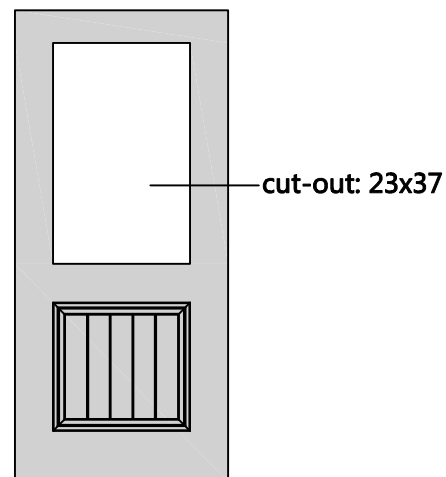

FANGDA DOOR

Steel Door Features

6'8" FDS-24

Size	A	B
2/8	31-3/4"	4.375"
2/10	33-3/4"	5.375"
3/0	35-3/4"	6.375"