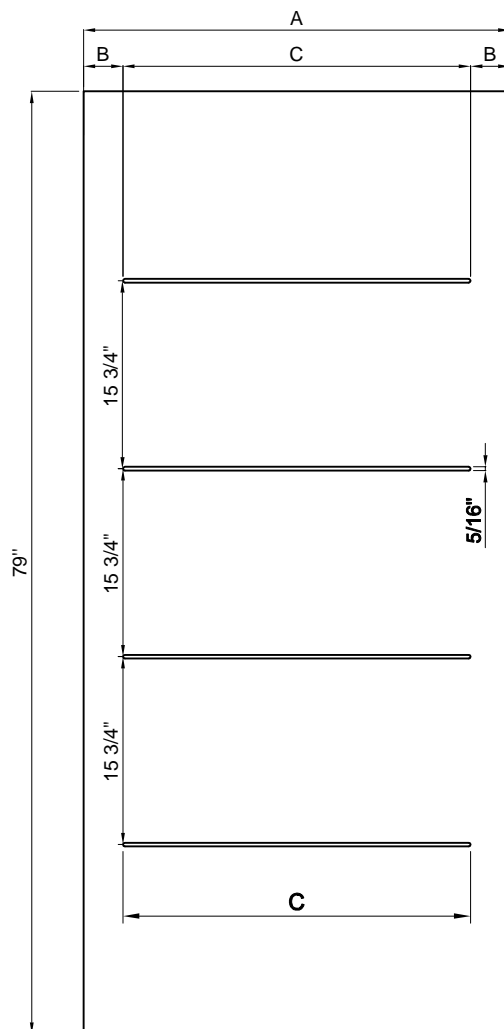

FANGDA DOOR

Steel Door Features

6'8" FDS-25

Size	A	B	C
2/6	29-3/4"	4.245"	21.26"
2/8	31-3/4"	1.308"	29.134"
2/10	33-3/4"	2.308"	29.134"
3/0	35-3/4"	3.308"	29.134"