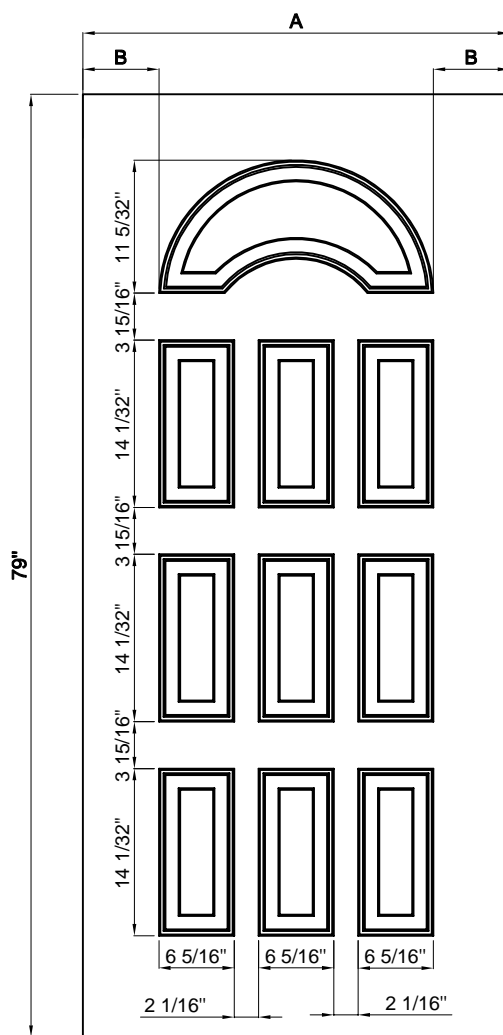

FANGDA DOOR

Steel Door Features

6'8" FDS-26

Size	A	B
2/8	31-3/4"	4.375"
2/10	33-3/4"	5.375"
3/0	35-3/4"	6.375"