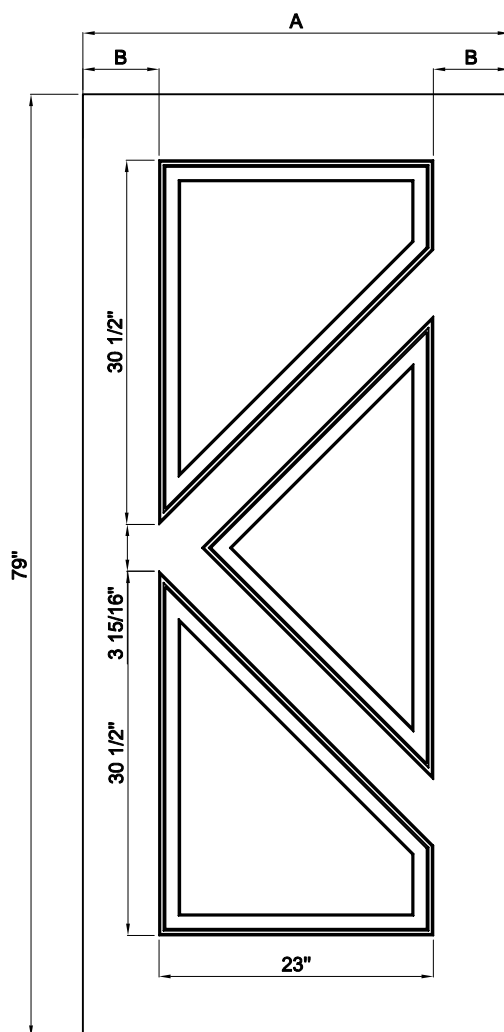

FANGDA DOOR

## Steel Door Features

6'8" FDS-27

Size	A	B
2/8	31-3/4"	4.375"
2/10	33-3/4"	5.375"
3/0	35-3/4"	6.375"