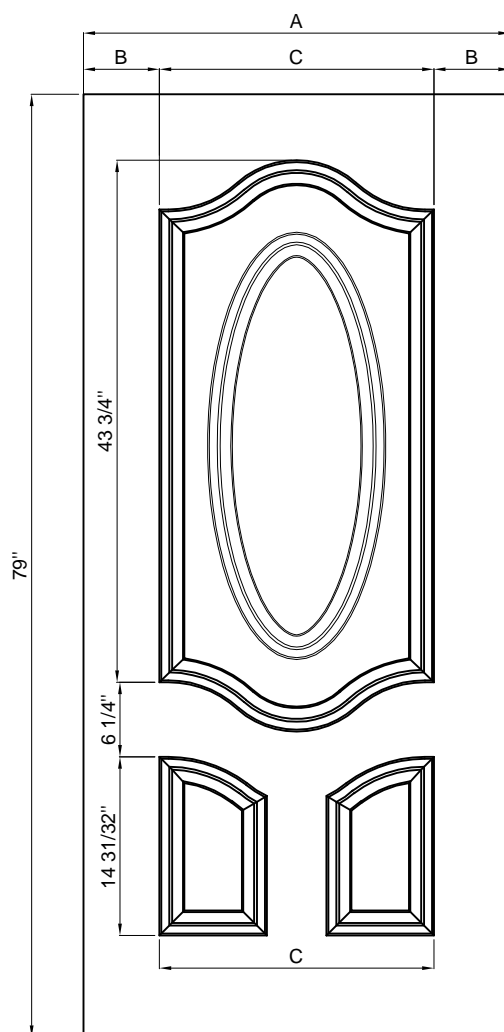

FANGDA DOOR

Steel Door Features

6'8" FDS-28

Size	A	B	C
2/6	29-3/4"	4.638"	20.47"
2/8	31-3/4"	4.375"	23"
2/10	33-3/4"	5.375"	23"
3/0	35-3/4"	6.375"	23"