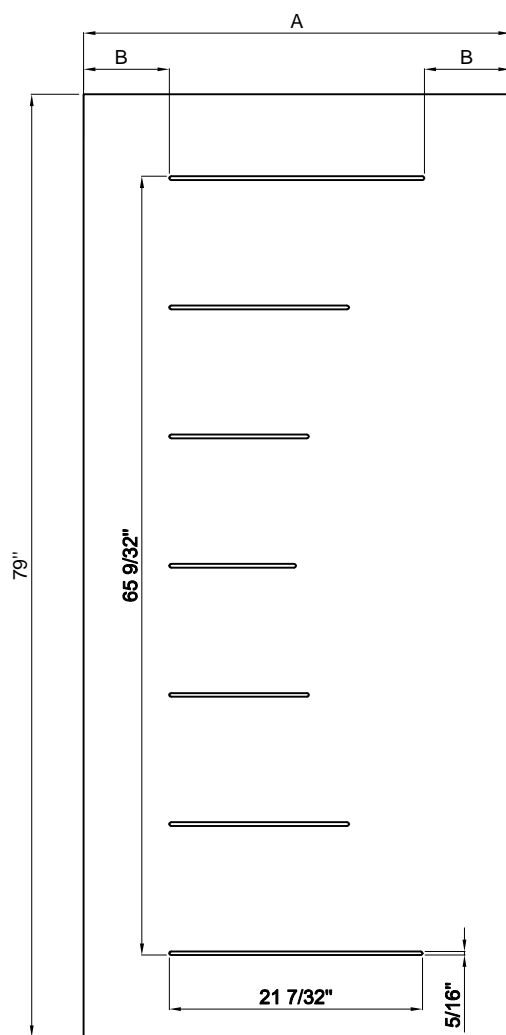

FANGDA DOOR

Steel Door Features

6'8" FDS-29

Size	A	B
2/8	31-3/4"	5.267"
2/10	33-3/4"	6.267"
3/0	35-3/4"	7.267"