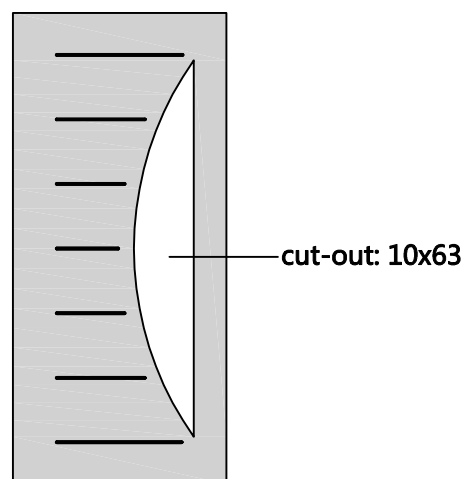

FANGDA DOOR

Steel Door Features

6'8" FDS-29

Size	A	B
2/8	31-3/4"	5.267"
2/10	33-3/4"	6.267"
3/0	35-3/4"	7.267"