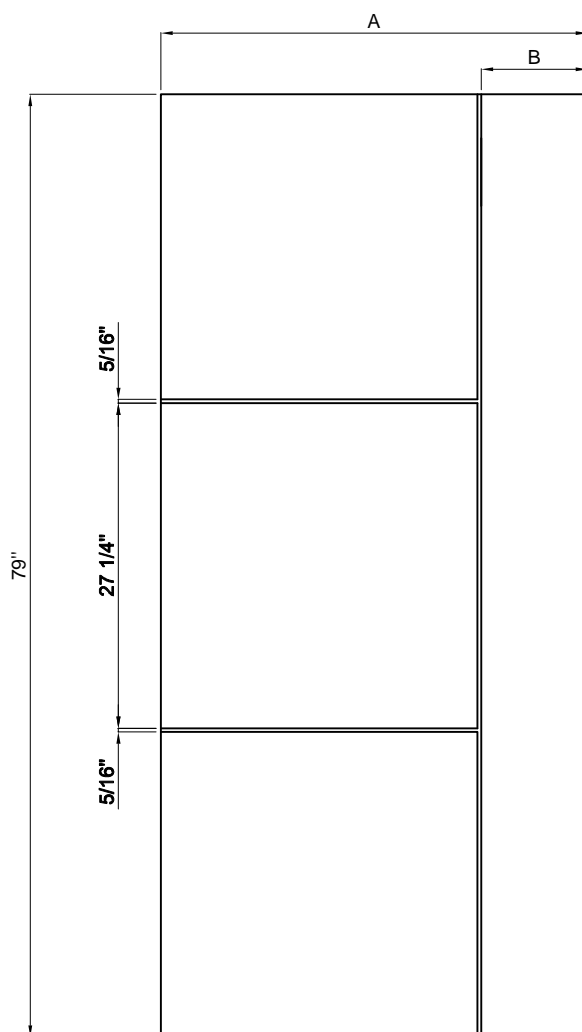

FANGDA DOOR

## Steel Door Features

6'8" FDS-30

Size	A	B
2/8	31-3/4"	8.898"
2/10	33-3/4"	8.898"
3/0	35-3/4"	8.898"