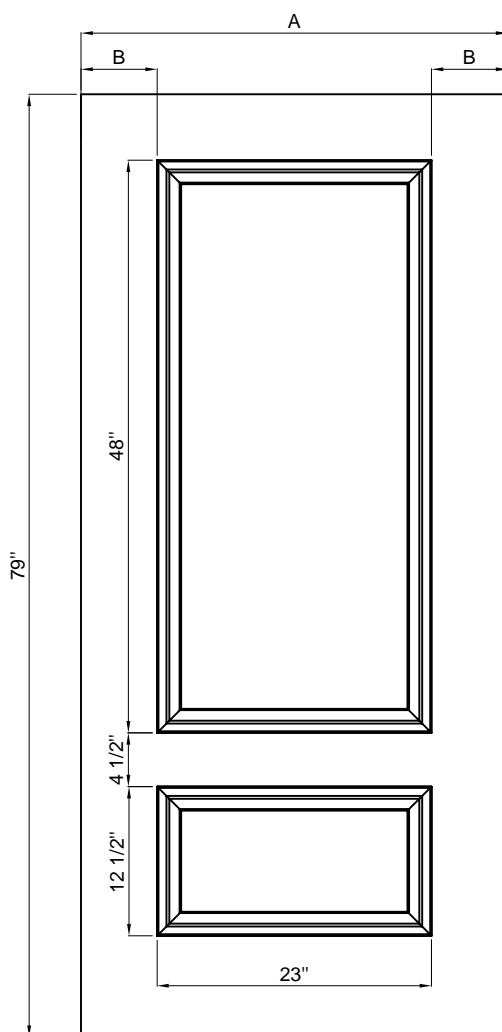

FANGDA DOOR

Steel Door Features

6'8" FDS-34

Size	A	B
2/8	31-3/4"	4.375"
2/10	33-3/4"	5.375"
3/0	35-3/4"	6.375"