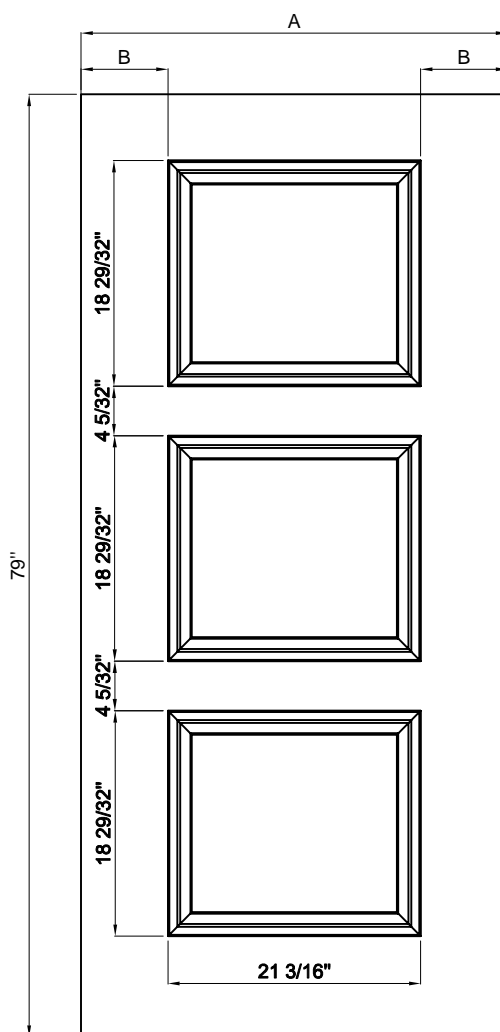

FANGDA DOOR

## Steel Door Features

6'8" FDS-35

Size	A	B
2/8	31-3/4"	5.281"
2/10	33-3/4"	6.281"
3/0	35-3/4"	7.281"