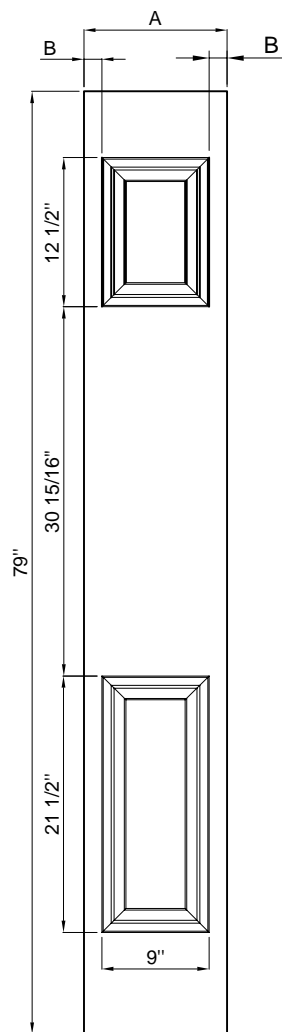

FANGDA DOOR

Steel Door Features

6'8" FDS-42

cut-out: 09x37

cut-out: 09x49

Size	A	B
1/0	12"	1.5"