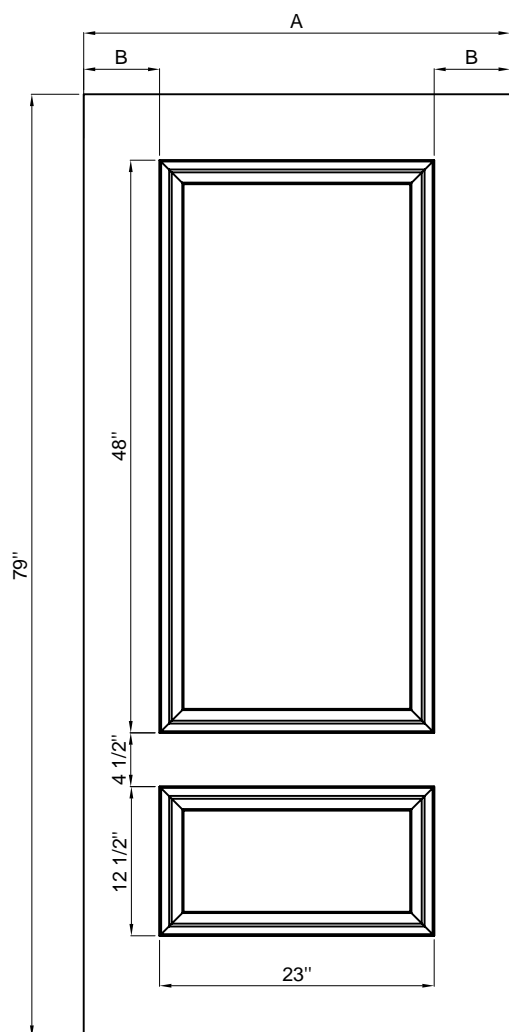

FANGDA DOOR

## Steel Door Features

6'8" FDS-34

Size	A	B
2/8	31-3/4"	4.375"
2/10	33-3/4"	5.375"
3/0	35-3/4"	6.375"

FANGDA DOOR

## Steel Door Features

7'11" FDS-34-08

Size	A	B
2/8	31-3/4"	4.375"
2/10	33-3/4"	5.375"
3/0	35-3/4"	6.375"