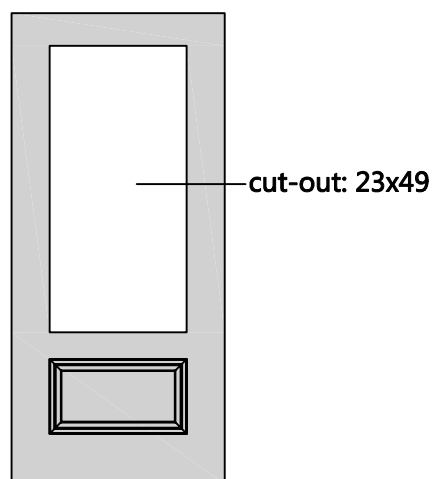

FANGDA DOOR

## Steel Door Features

6'8" FDS-34

Size	A	B
2/8	31-3/4"	4.375"
2/10	33-3/4"	5.375"
3/0	35-3/4"	6.375"

FANGDA DOOR

## Steel Door Features

7'11" FDS-34-08

Size	A	B
2/8	31-3/4"	4.375"
2/10	33-3/4"	5.375"
3/0	35-3/4"	6.375"