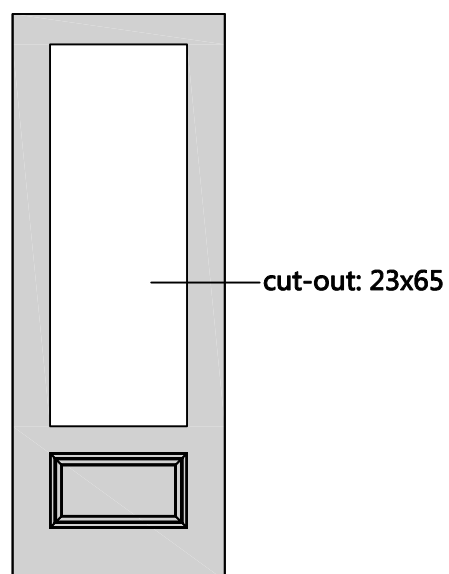

## Steel Door Features

6'8" FDS-34

Size	A	B
2/8	31-3/4"	4.375"
2/10	33-3/4"	5.375"
3/0	35-3/4"	6.375"

FANGDA DOOR

## Steel Door Features

7'11" FDS-34-08

Size	A	B
2/8	31-3/4"	4.375"
2/10	33-3/4"	5.375"
3/0	35-3/4"	6.375"