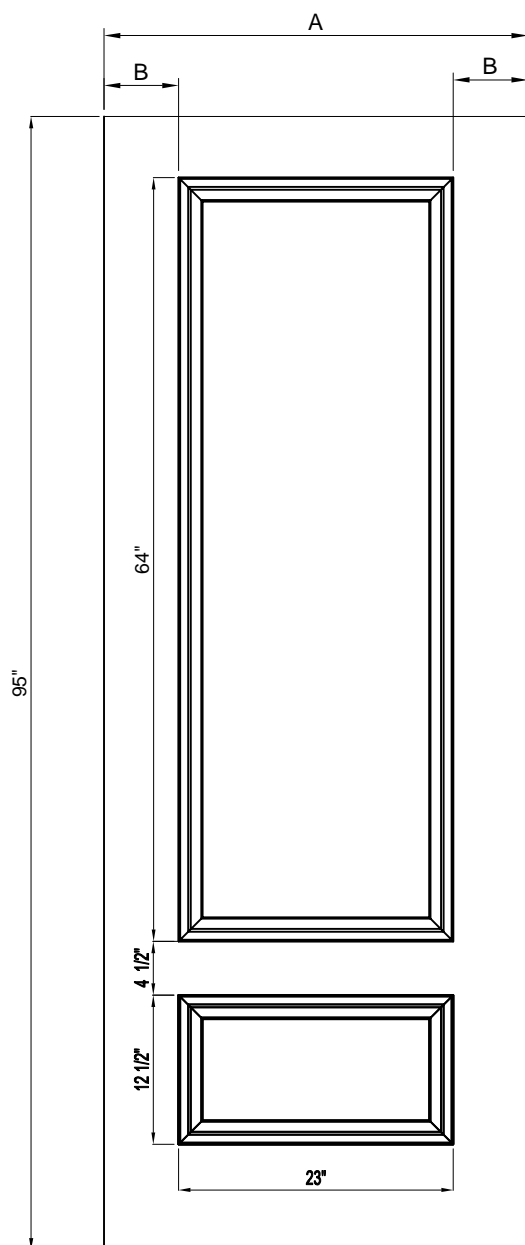

## Steel Door Features

6'8" FDS-34

Size	A	B
2/8	31-3/4"	4.375"
2/10	33-3/4"	5.375"
3/0	35-3/4"	6.375"

FANGDA DOOR

## Steel Door Features

7'11" FDS-34-08

Size	A	B
2/8	31-3/4"	4.375"
2/10	33-3/4"	5.375"
3/0	35-3/4"	6.375"