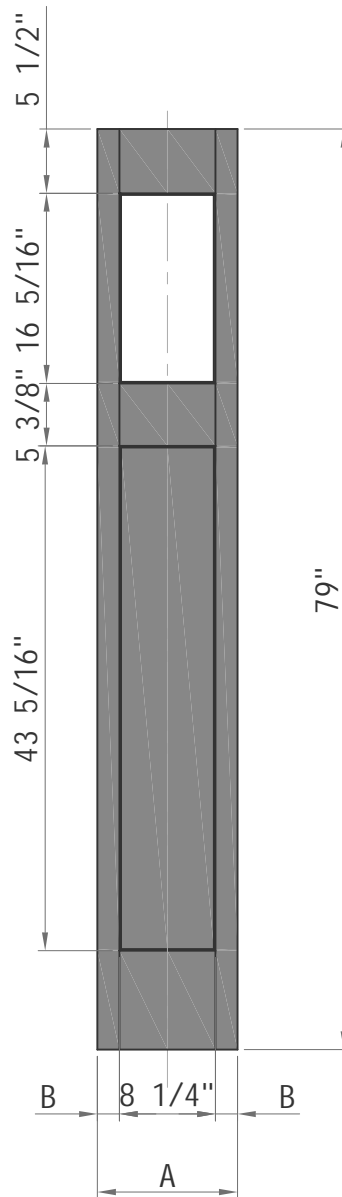

2Panel

Glass: 07" x 15"

Size	A	B	Smooth	Oak	Mahogany
1/0	12"	1.878"	FDF-G-15LS	—	FDF-G-15M
1/2	14"	2.862"	FDF-G-15LS	—	FDF-G-15M