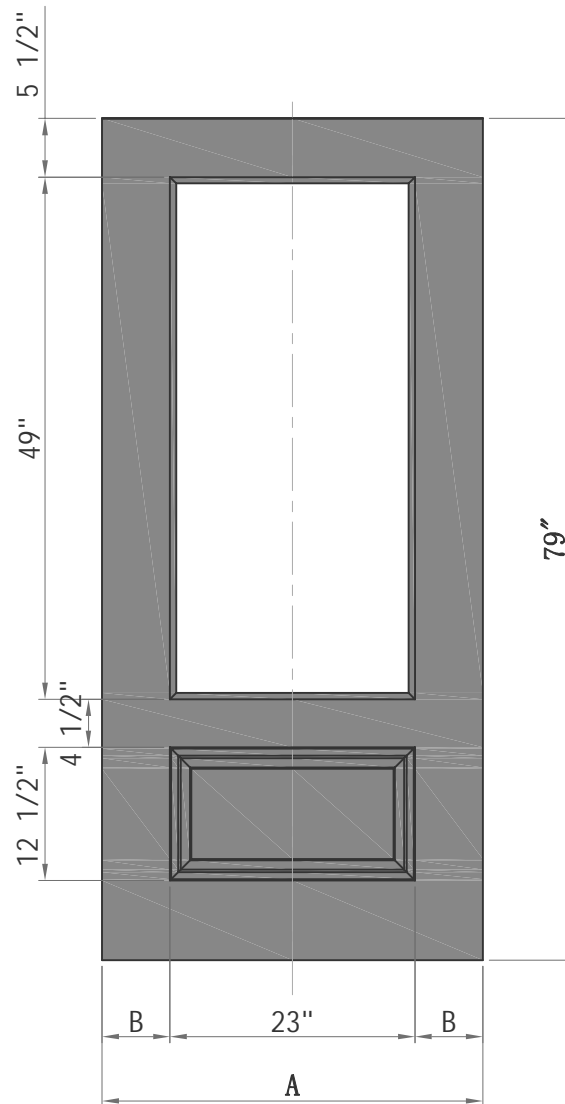

2Panel

Glass: 22" x 48"

Size	A	B	Smooth	Oak	Mahogany
2/8	31-3/4"	4.375"	—	—	FDF-G-34M
2/10	33-3/4"	5.375"	—	—	FDF-G-34M
3/0	35-3/4"	6.375"	—	—	FDF-G-34M