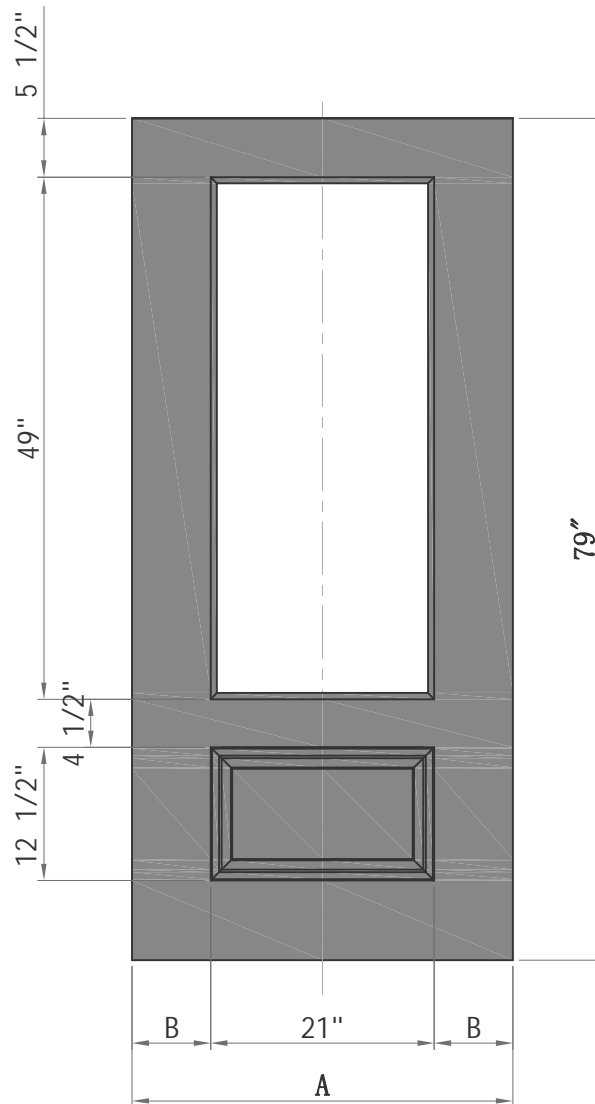

2Panel

Glass: 20" x 48"

| Size | A | B | Smooth | Oak | Mahogany |
|------|---------|--------|--------|-----|-------------|
| 2/8 | 31-3/4" | 5.375" | — | — | FDF-G-34M-N |
| 2/10 | 33-3/4" | 6.375" | — | — | FDF-G-34M-N |
| 3/0 | 35-3/4" | 7.375" | — | — | FDF-G-34M-N |