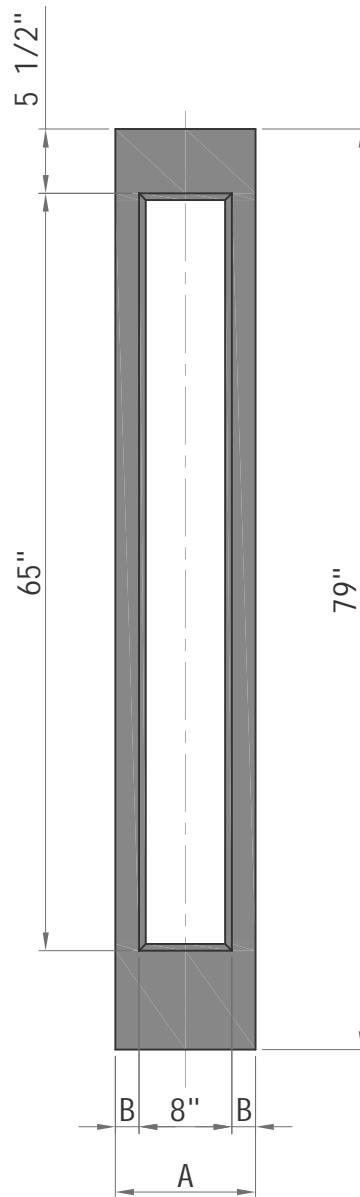

1Panel

Glass: 07"x 64"

Size	A	B	Smooth	Oak	Mahogany
1/0	12"	2"	—	—	FDF-G-44M
1/2	14"	3"	—	—	FDF-G-44M