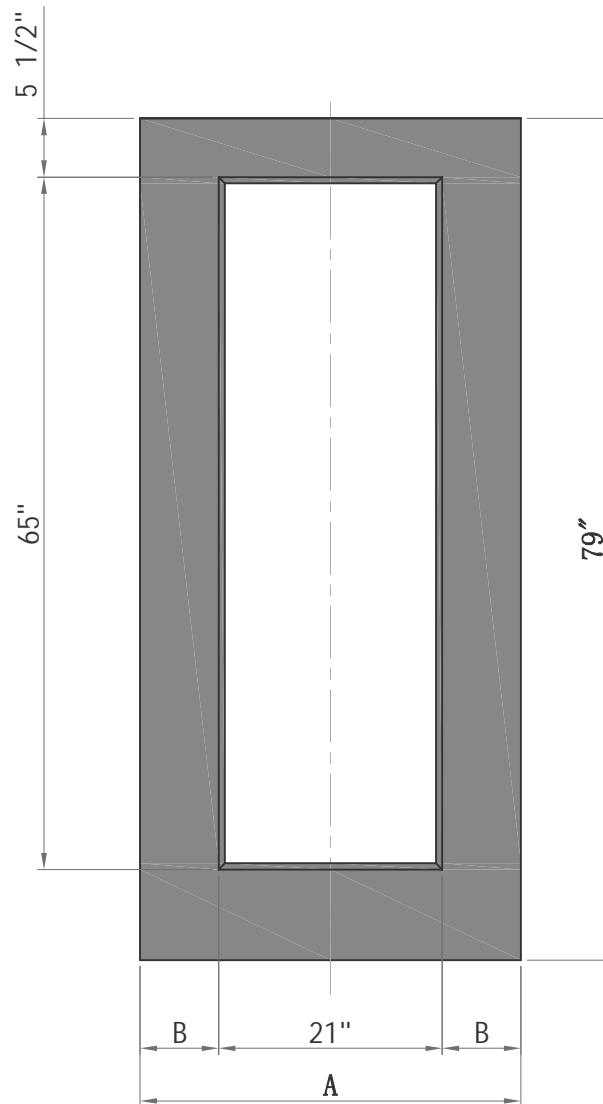

1Panel

Glass: 20" x 64"

Size	A	B	Smooth	Oak	Mahogany
2/8	31-3/4"	5.375"	FDF-G2064-06LS	—	—
2/10	33-3/4"	6.375"	FDF-G2064-06LS	—	—
3/0	35-3/4"	7.375"	FDF-G2064-06LS	—	—