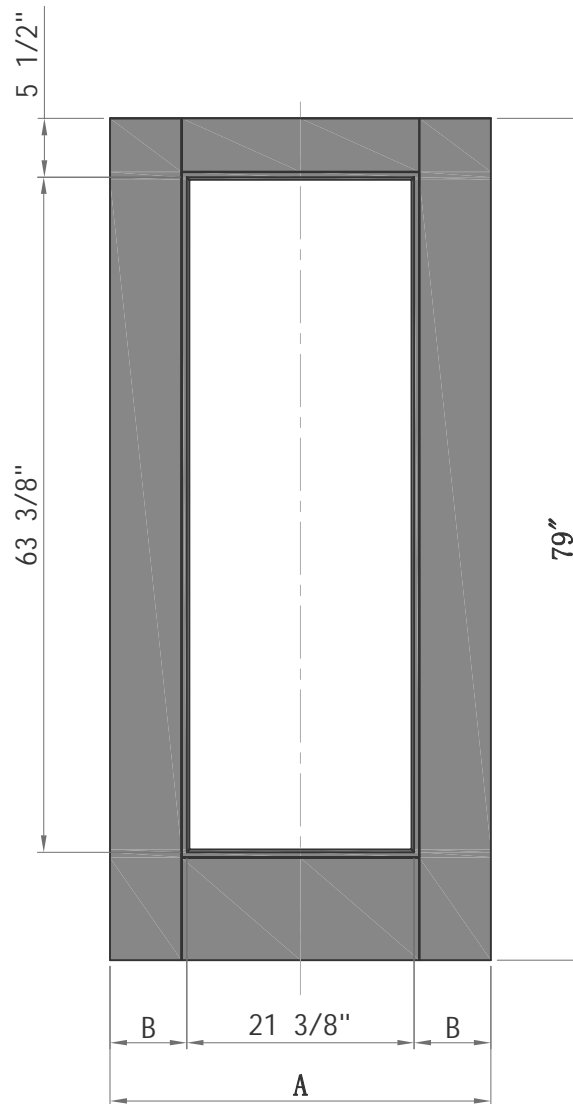

1Panel

Glass: 22" x 64"

Size	A	B	Smooth	Oak	Mahogany
2/8	31-3/4"	5.197"	FDF-G2264-06LS	—	—
2/10	33-3/4"	6.197"	FDF-G2264-06LS	—	—
3/0	35-3/4"	7.197"	FDF-G2264-06LS	—	—