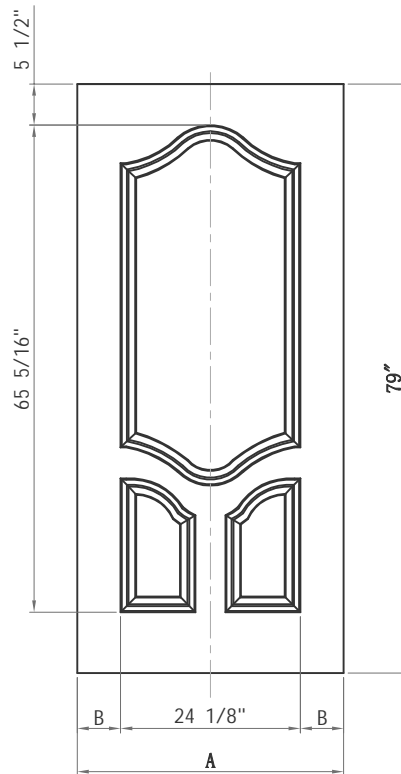

3Panel

Glass: 929

Size	A	B	Smooth	Oak	Mahogany
2/8	31-3/4"	3.826"	—	—	FDF-P-05M
2/10	33-3/4"	4.826"	—	—	FDF-P-05M
3/0	35-3/4"	5.826"	—	—	FDF-P-05M