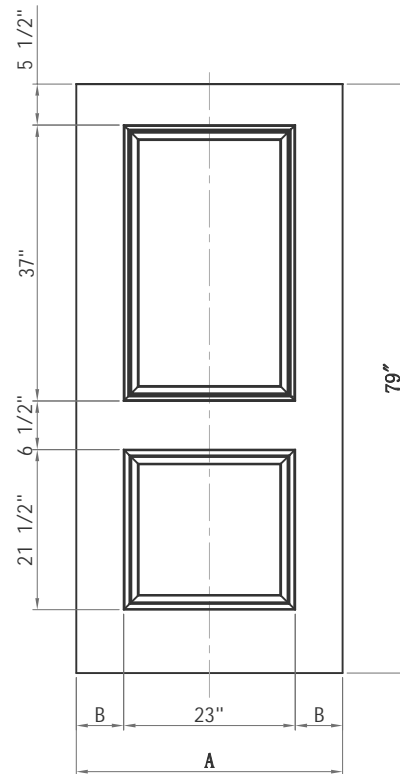

2Panel

Glass: 22" x 36"

Size	A	B	Smooth	Oak	Mahogany
2/8	31-3/4"	4.375"	FDF-P-09LS	—	—
2/10	33-3/4"	5.375"	FDF-P-09LS	—	—
3/0	35-3/4"	6.375"	FDF-P-09LS	—	—