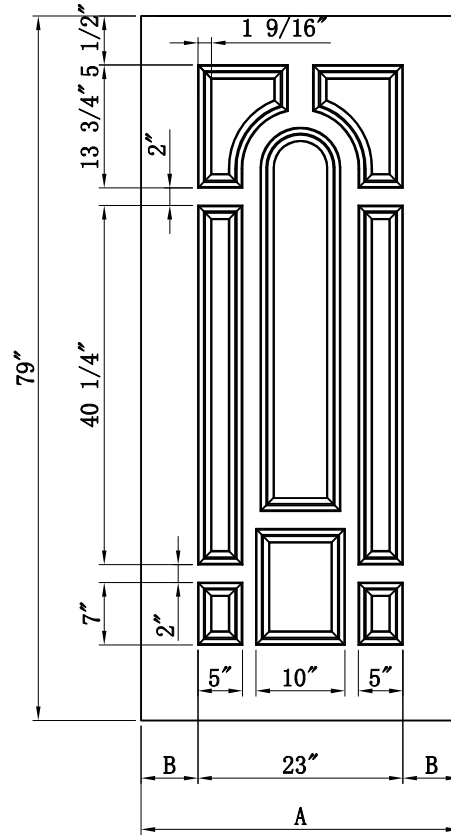

6' 8" -8Panel

Glass: 08"x42" RT

Size	A	B	Smooth	Oak	Mahogany
2/8	31-3/4"	4.375"	—	FDF-P-04K	FDF-P-04M
2/10	33-3/4"	5.375"	—	FDF-P-04K	FDF-P-04M
3/0	35-3/4"	6.375"	—	FDF-P-04K	FDF-P-04M