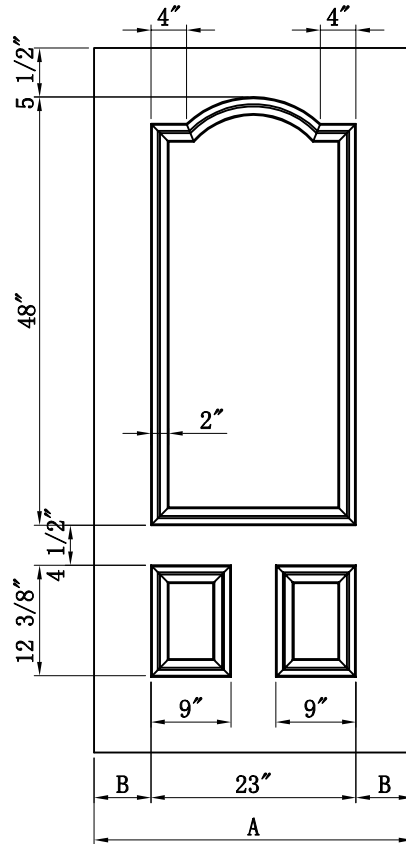

6' 8" -3Panel

Glass: 16" x 40"

Glass: 22" x 48"

Size	A	B	Smooth	Oak	Mahogany
2/8	31-3/4"	4.375"	—	FDF-P-08K	—
2/10	33-3/4"	5.375"	—	FDF-P-08K	—
3/0	35-3/4"	6.375"	—	FDF-P-08K	—