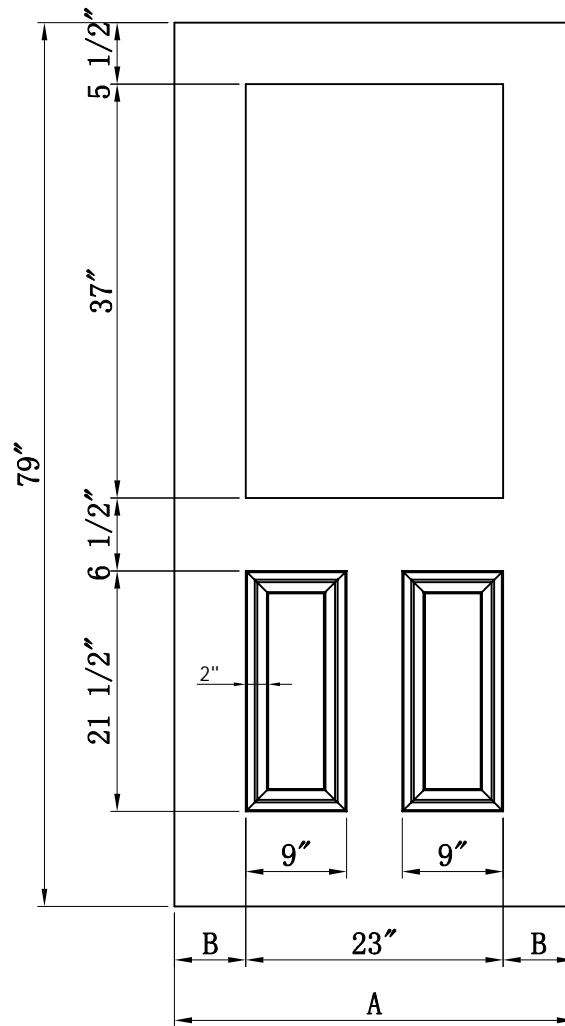

6' 8" -2Panel

Glass: 22" x 36"

| Size | A | B | Smooth | Oak | Mahogany |
|------|---------|--------|--------|-----------|----------|
| 2/8 | 31-3/4" | 4.375" | — | FDG-G-03K | — |
| 2/10 | 33-3/4" | 5.375" | — | FDG-G-03K | — |
| 3/0 | 35-3/4" | 6.375" | — | FDG-G-03K | — |